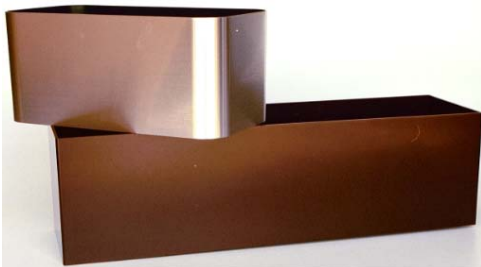

## Classic Accents Low Profile

- Low Profile, Flat Bottom Design
- Ideal For Decorating File Cabinets, Desks And Credenzas
- Available In "Classic Accent" Colors

Diameter	Hgt.	Fits Growpot	Case Pack	Item#
7.50	6.00	6" – 6.5"	12	CAL-7
9.00	7.00	8" HB	12	CAL-9
12.25	8.00	10" HB	8	CAL-12

## Classic Accents Hanging Bowls

- Available In "Classic Accent" Colors
- Hangers **Not** Included – See Pgs. 40-41

Diameter	Hgt.	Fits Growpot	Case Pack	Item#
10.00	6.50	8" HB	6	CAB-10
12.00	7.00	10" HB	6	CAB-12

# Olcott Rectangular Planters

Modular, Rectangular Planter - Watertight

- Rectangular Planters Available In Most Classic Accent Colors
- Item# MR-714 Available In Many Hot-Stamped Colors, Including Brushed Or Polished Brass & Chrome
- Please Confirm Availability For Color/Finish Prior To Placing Order